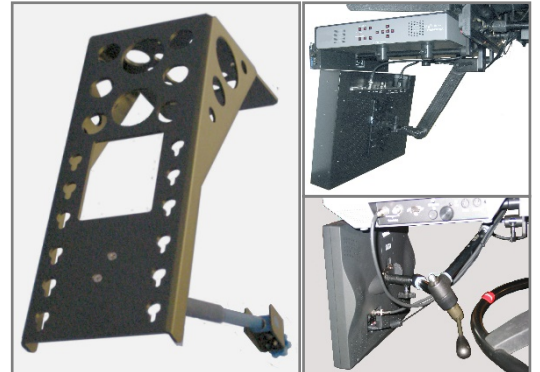

Tekskil Basic Series Aux Displays

Boost production quality with these HD auxiliary displays
A perfect companion for the new generation of Prompter Systems

This wide screen Aux Display will make life easier for your on-screen talent and production crew. Tekskil's 19B-A and 22B-A mount perfectly with today's smaller, lighter cameras & pan/tilt heads – no problems with overloading or balancing your camera system. The display is mounted at the optimum position and angle underneath the prompter with micro-truss supports - Tekskil's benchmark design and engineering. Our custom hardware enables mounting to any Tekskil Pro or Premium Series Studio Prompters.

19B-A

22B-A

Many broadcast studios are realizing the benefits of prompter-mounted Auxiliary Displays - secondary screens are a great way to share remote feeds and on-air cueing with the talent. Server feeds, Chromakeys, and over-the-shoulder inserts are readily visible without losing eye contact with the camera. Your talent will appreciate the added production support provided by auxiliary displays. These High Definition LED Backlit LCD units are comfortably viewed from 25+ feet away. These are an extremely cost-effective addition to the camera platform. Compare features, construction and value with other manufacturers - Tekskil's quality, ease of use and affordability make our prompting systems the best choice for all your prompting needs.

V

Compare Tekskil's stabilized rigid truss design with the competitions articulated arms. What do you want suspending your Talent Assist/Aux Panels?

Features of the 19 and 22 inch Aux

- Edge lit **LED** Backlight Technology
- Low reflectance imaging
- Slim light weight cabinet with robust truss mounts for correct, secure positioning
- 16 x 9 Aspect Ratio
- Side Bar, Zoom and Stretch Modes
- Very low power consumption
- 12 Volt DC Operation