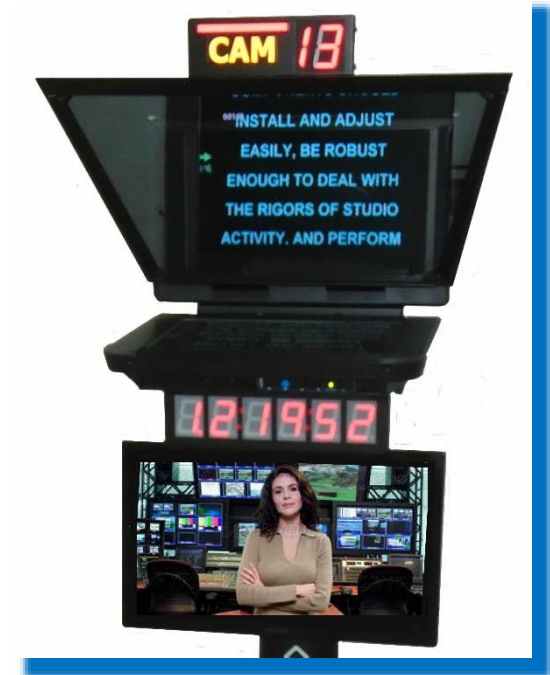

Tekskil PTZ-26 and PTZ-34 Prompter Capsule

Field of View Comparison

PTZ-34 field of view is:

16 feet wide when camera platform is 5 feet back
32 feet wide when camera platform is 10 feet back

PTZ-26 field of view is:

12 feet wide when camera platform is 5 feet back
24 feet wide when camera platform is 10 feet back