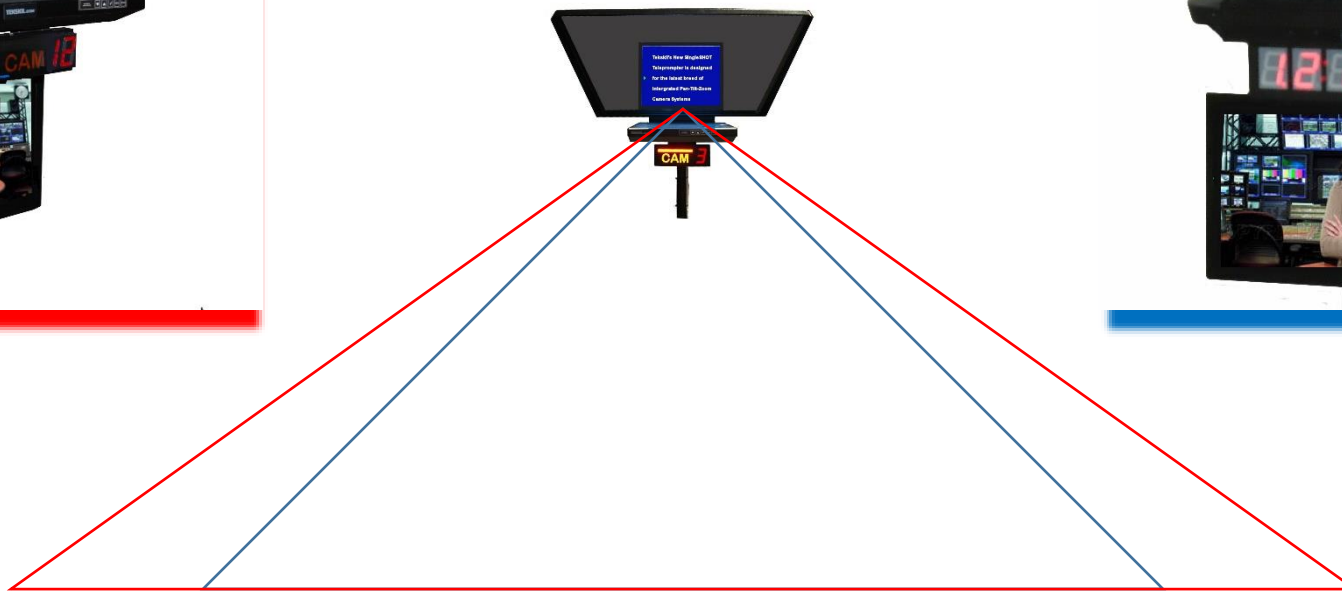

Tekskil PTZ-26 and PTZ-34 Prompter Capsule

Field of View Comparison

PTZ-34 field of view is:

16 feet wide when camera platform is 5 feet back
32 feet wide when camera platform is 10 feet back

PTZ-26 field of view is:

12 feet wide when camera platform is 5 feet back
24 feet wide when camera platform is 10 feet back