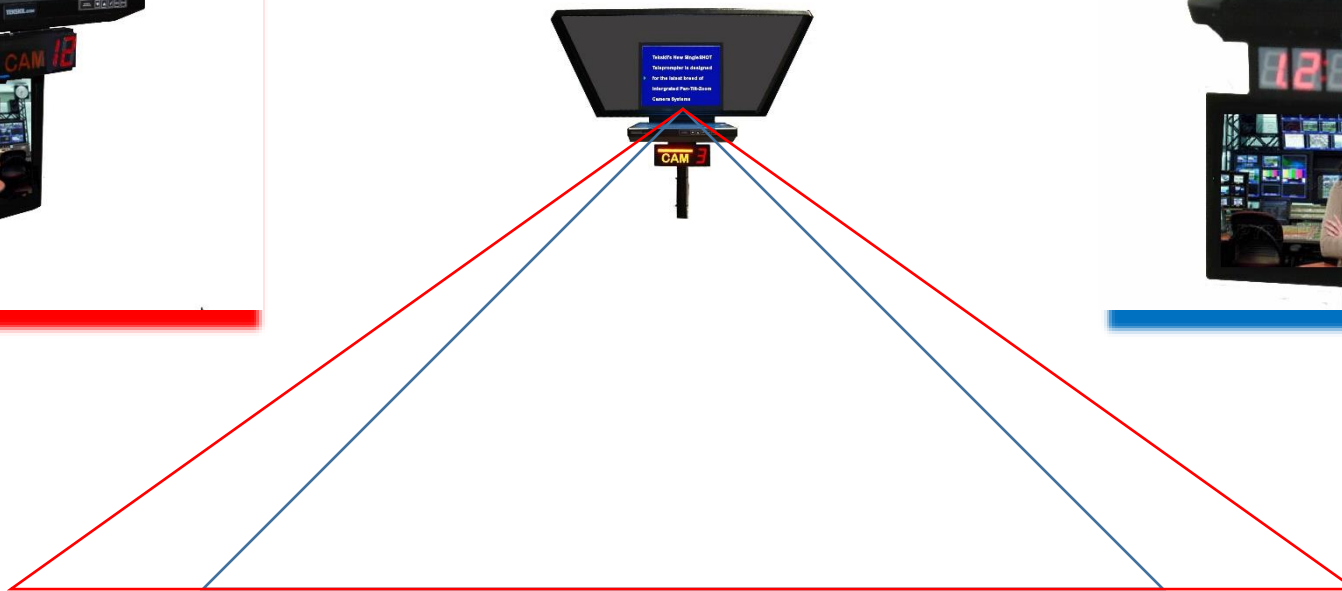

## Field of View Comparison

### **PTZ-34 field of view is:**

**16 feet wide when camera platform is 5 feet back**  
**32 feet wide when camera platform is 10 feet back**

### **PTZ-26 field of view is:**

**12 feet wide when camera platform is 5 feet back**  
**24 feet wide when camera platform is 10 feet back**